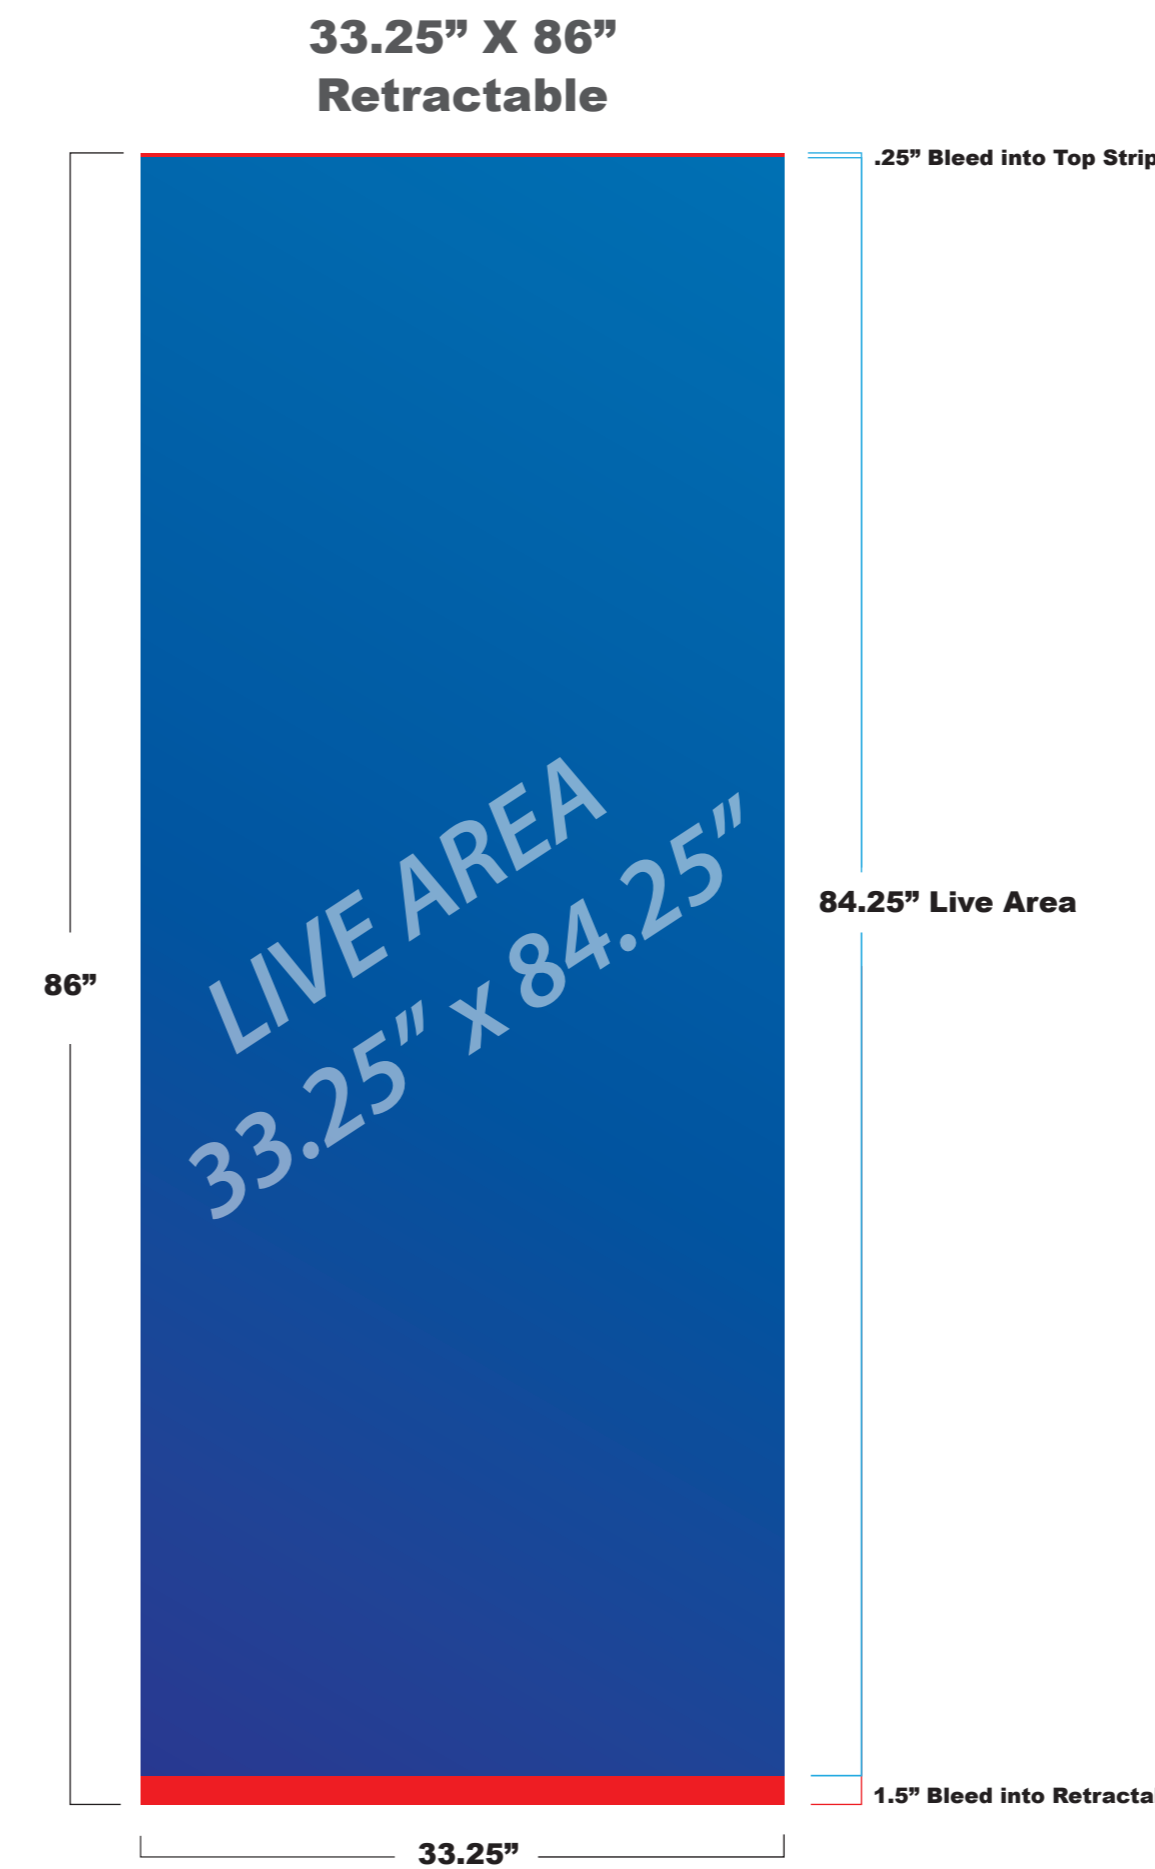

Retractable Hardware by:

*Opportunities on display*

**Total Design Size: 56.75" x 58.75"**  
**Total Size to send with Bleed: 57.25" x 59.25"**

**Total Design Size: 27.25" x 78"**  
**Total Size to send with Bleed: 27.75" x 78.5"**

**Total Design Size: 33.25" x 86"**  
**Total Size to send with Bleed: 33.75" x 86.5"**

**Total Design Size: 45" x 97.875"**  
**Total Size to send with Bleed: 45.5" x 98.375"**

- \*Note:**
- All widths work with any height.
  - All files should be sent with .25" Bleed all sides.
  - Keep important text, logos, pictures or graphics 1" from all edges of the live area.