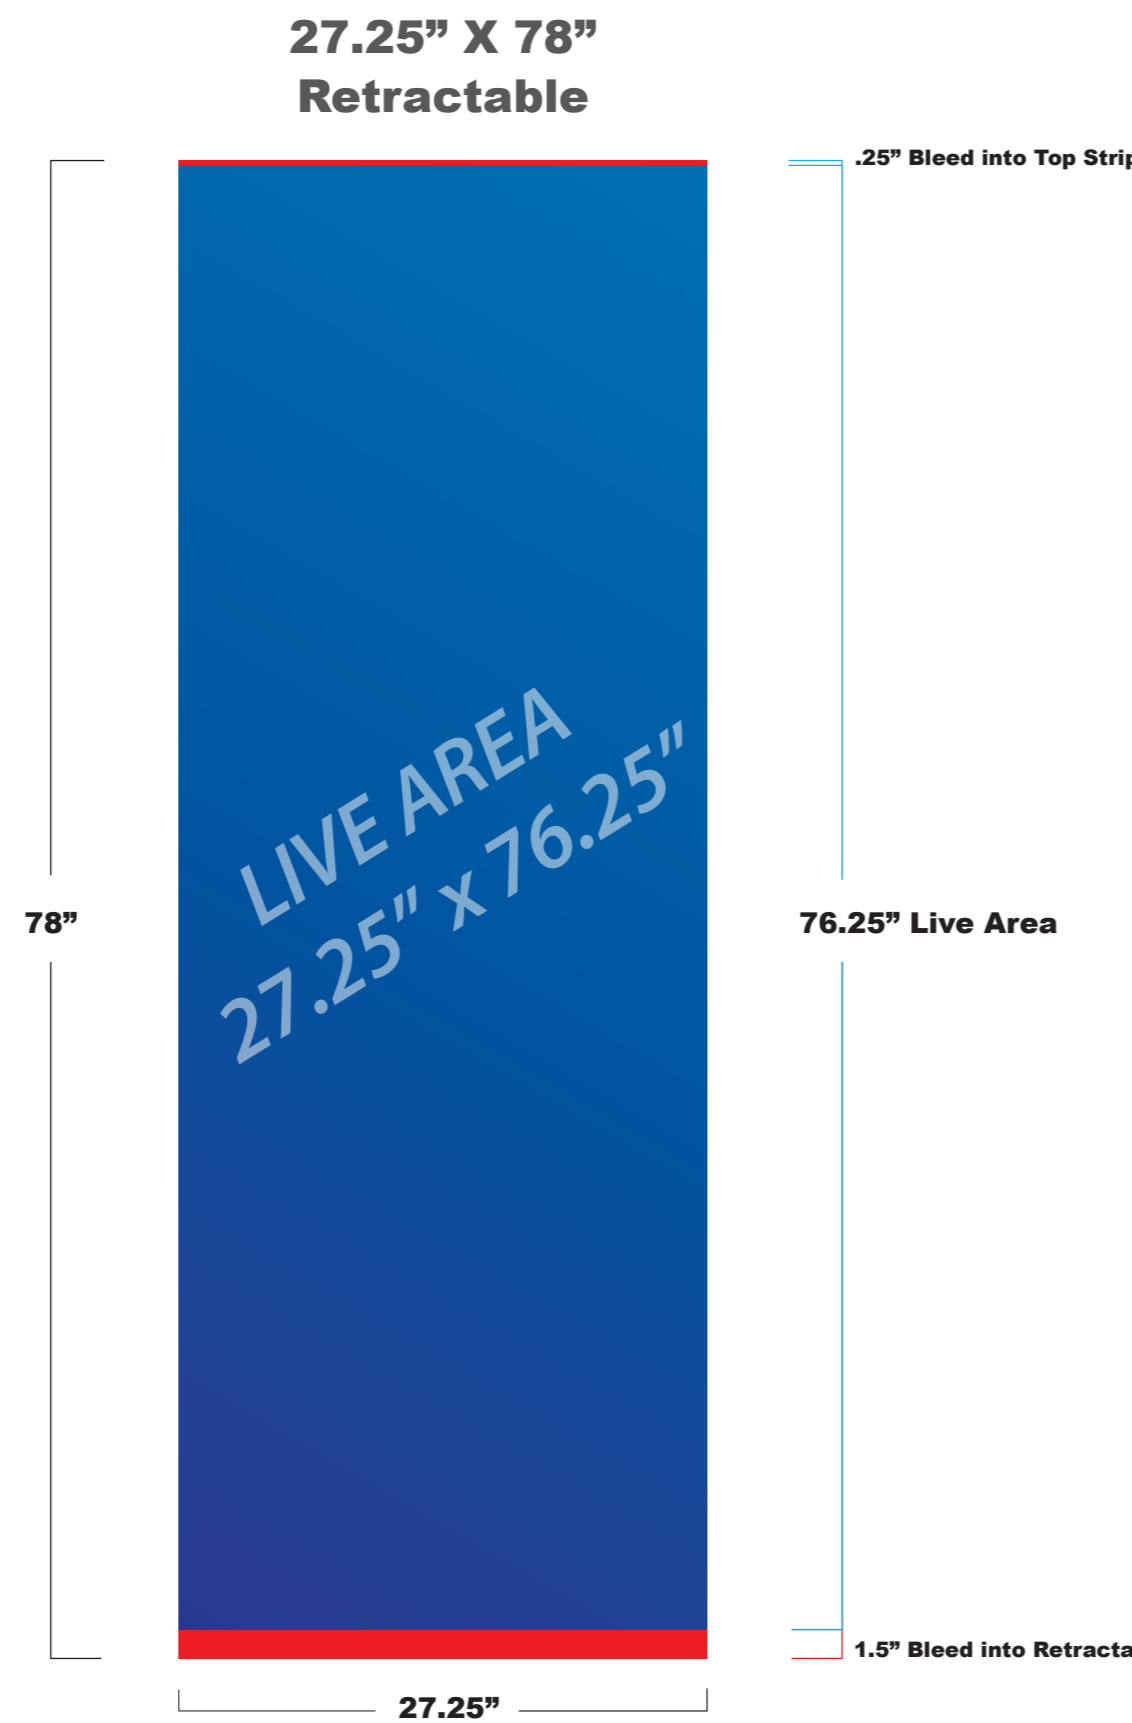

Retractable Hardware by:

*Opportunities on display*

**Total Design Size: 56.75" x 58.75"**  
**Total Size to send with Bleed: 57.25" x 59.25"**

**Total Design Size: 27.25" x 78"**  
**Total Size to send with Bleed: 27.75" x 78.5"**

**Total Design Size: 33.25" x 86"**  
**Total Size to send with Bleed: 33.75" x 86.5"**

**Total Design Size: 45" x 97.875"**  
**Total Size to send with Bleed: 45.5" x 98.375"**

- \*Note:**
- All widths work with any height.
  - All files should be sent with .25" Bleed all sides.
  - Keep important text, logos, pictures or graphics 1" from all edges of the live area.