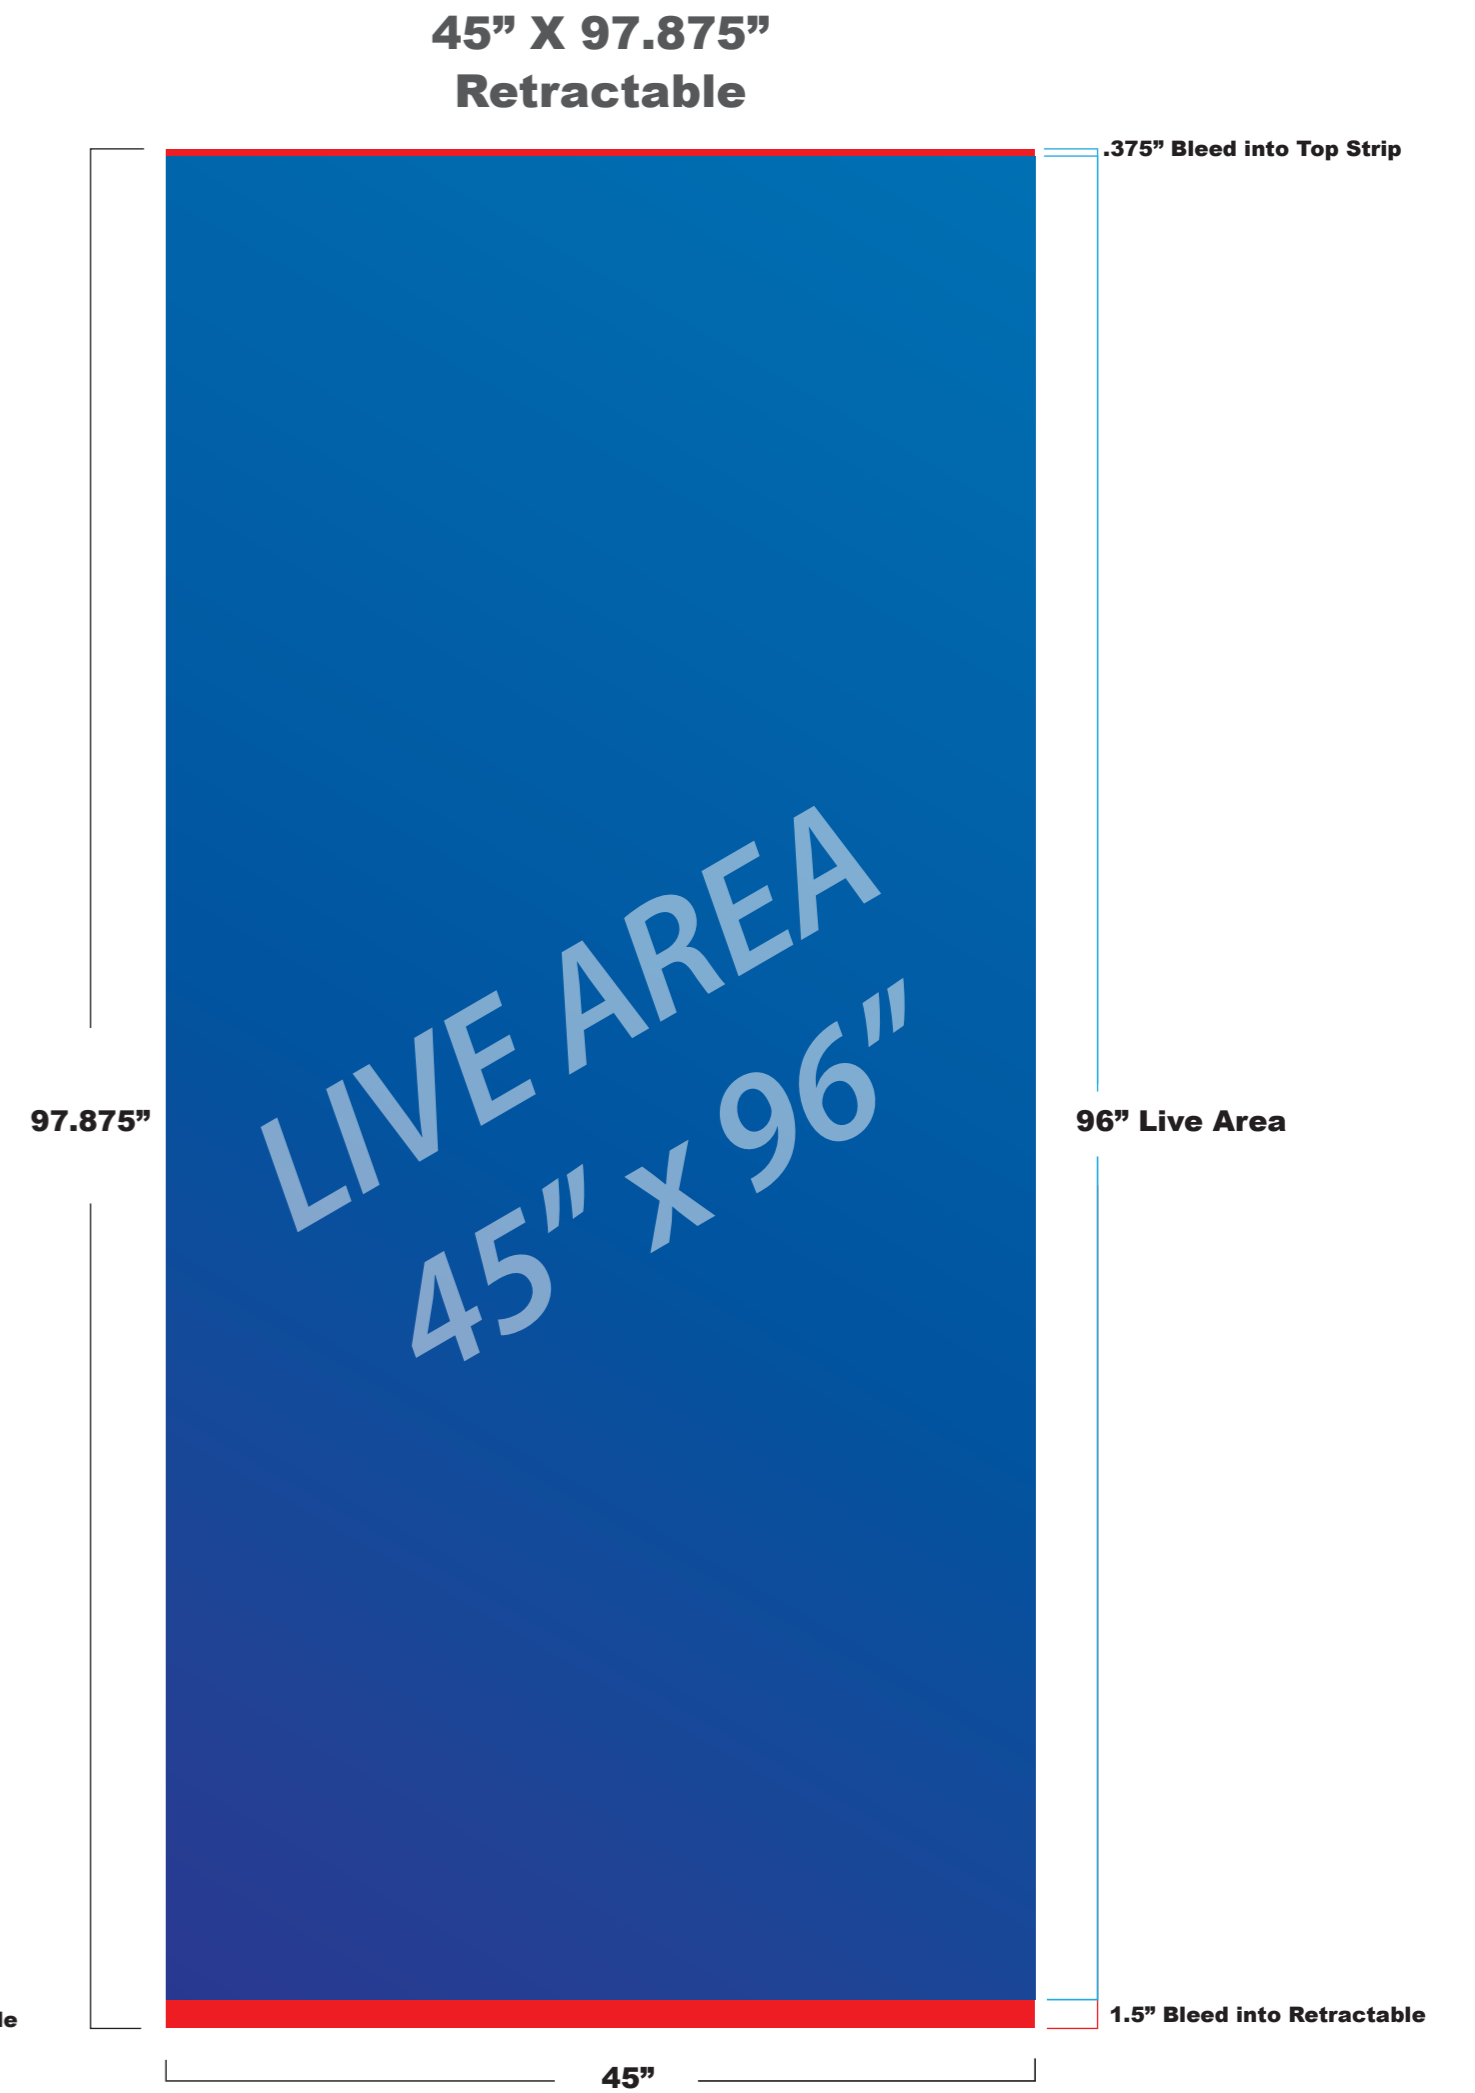

Retractable Hardware by:

*Opportunities on display*

**Total Design Size: 56.75" x 58.75"**  
**Total Size to send with Bleed: 57.25" x 59.25"**

**Total Design Size: 27.25" x 78"**  
**Total Size to send with Bleed: 27.75" x 78.5"**

**Total Design Size: 33.25" x 86"**  
**Total Size to send with Bleed: 33.75" x 86.5"**

**Total Design Size: 45" x 97.875"**  
**Total Size to send with Bleed: 45.5" x 98.375"**

- \*Note:**
- All widths work with any height.
  - All files should be sent with .25" Bleed all sides.
  - Keep important text, logos, pictures or graphics 1" from all edges of the live area.