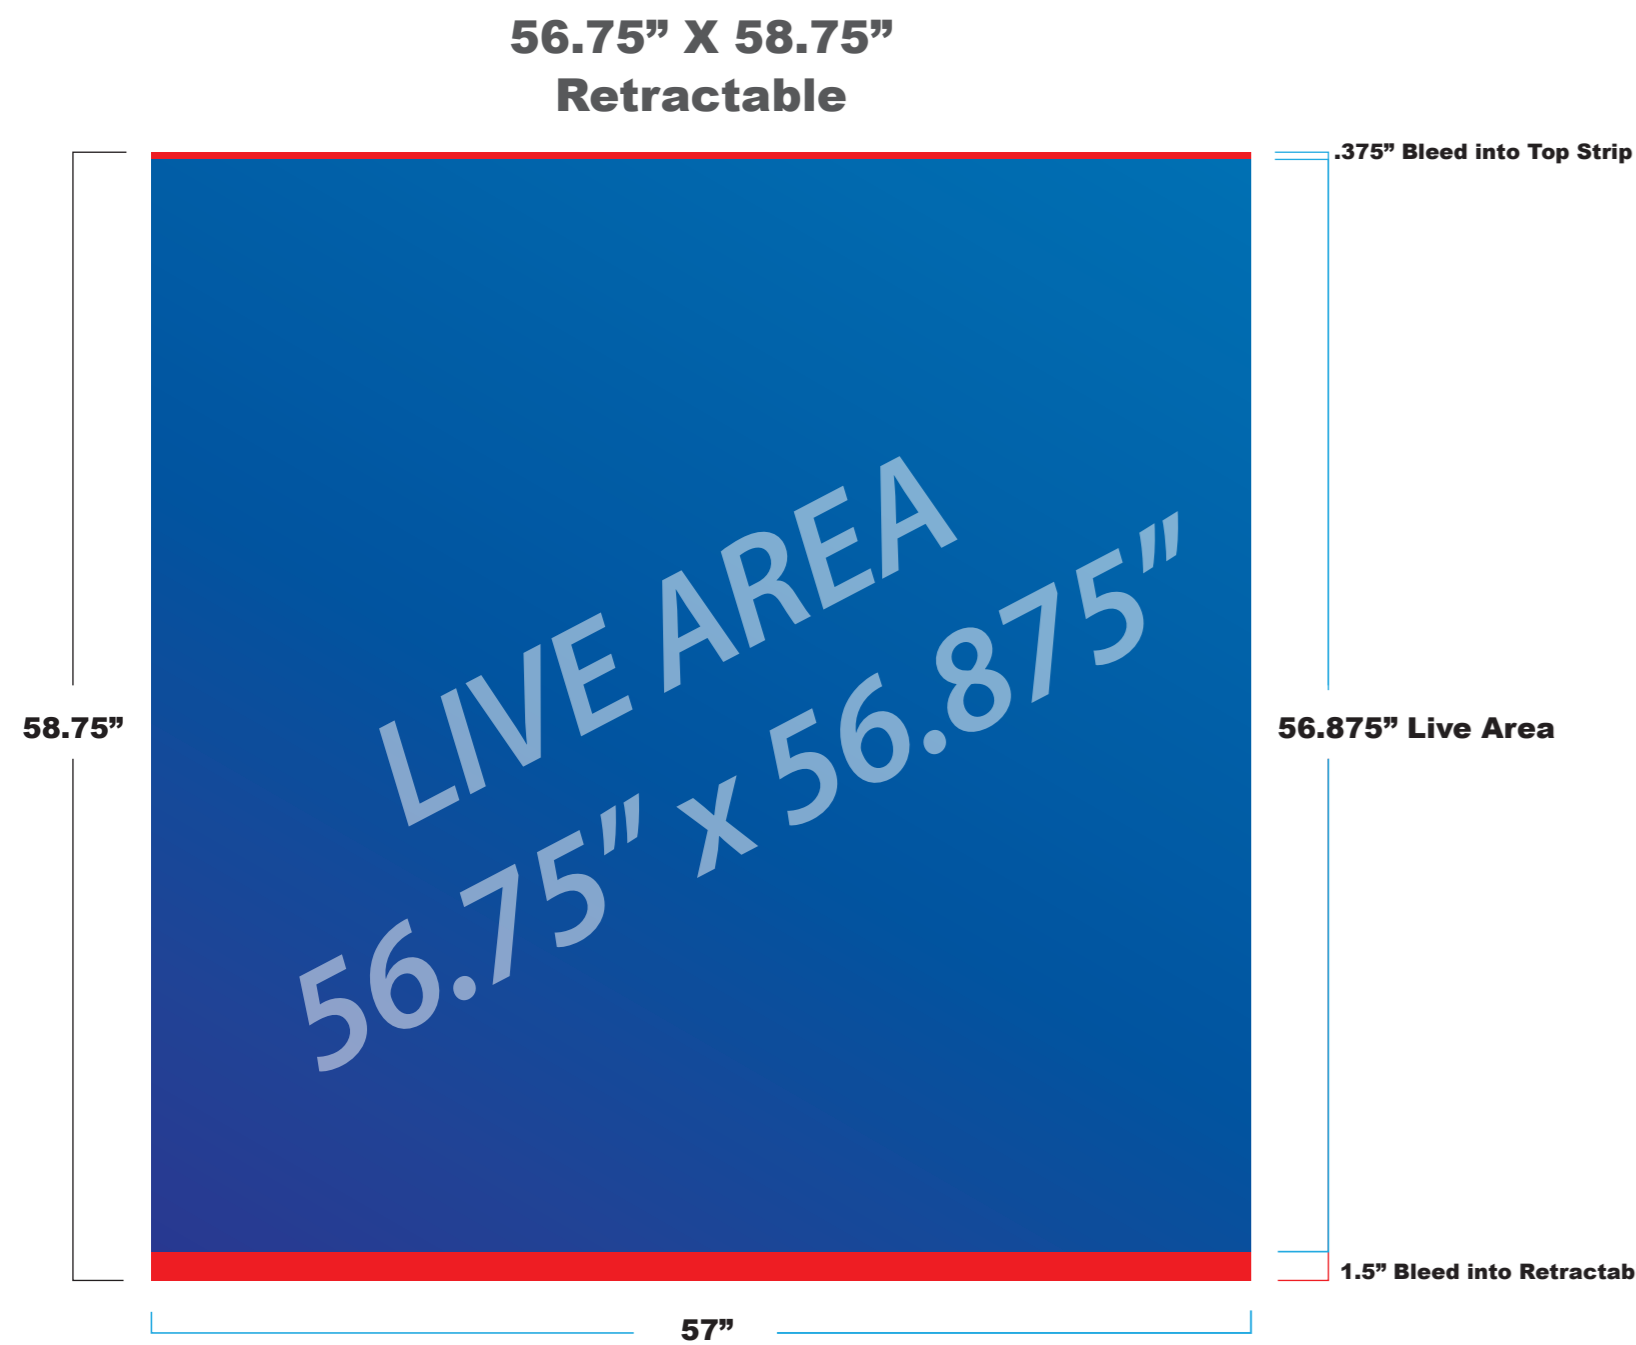

Retractable Hardware by:

*Opportunities on display*

**Total Design Size: 56.75" x 58.75"**  
**Total Size to send with Bleed: 57.25" x 59.25"**

**Total Design Size: 27.25" x 78"**  
**Total Size to send with Bleed: 27.75" x 78.5"**

**Total Design Size: 33.25" x 86"**  
**Total Size to send with Bleed: 33.75" x 86.5"**

**Total Design Size: 45" x 97.875"**  
**Total Size to send with Bleed: 45.5" x 98.375"**

- \*Note:**
- All widths work with any height.
  - All files should be sent with .25" Bleed all sides.
  - Keep important text, logos, pictures or graphics 1" from all edges of the live area.